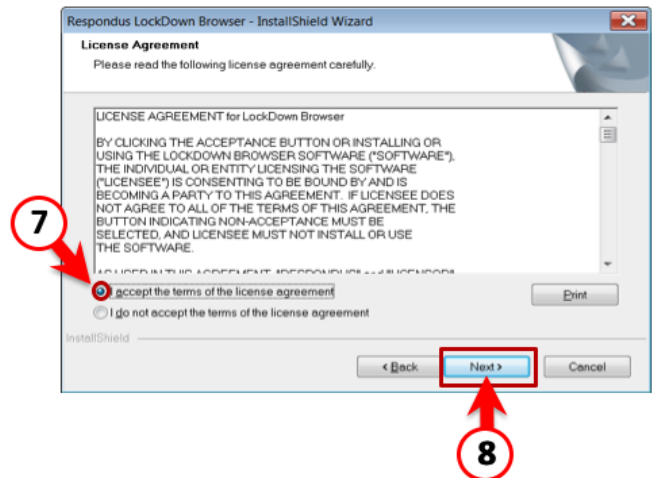

Universidad Interamericana de Puerto Rico - Recinto de Arecibo

Educación a Distancia / Learning Center

Continuación de cómo instalar el navegador de **Respondus LockDown Browser**

Pasos:

- 5- clic en el botón **Respondus LockDown Browser** para continuar con la instalación
- 6- clic en el botón de **Next**
- 7- clic **I accept the terms of the license agreement**
- 8- clic en el botón de **Next**